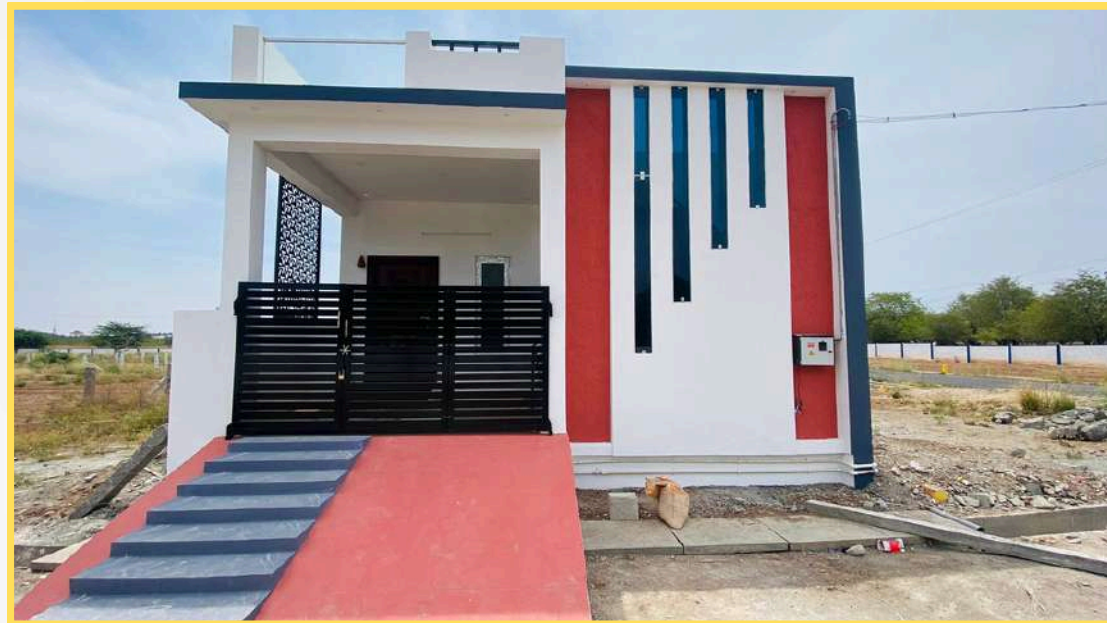

bhumidevconstructionsce@gmail.com

+91 9894543014

OUR PROJECTS